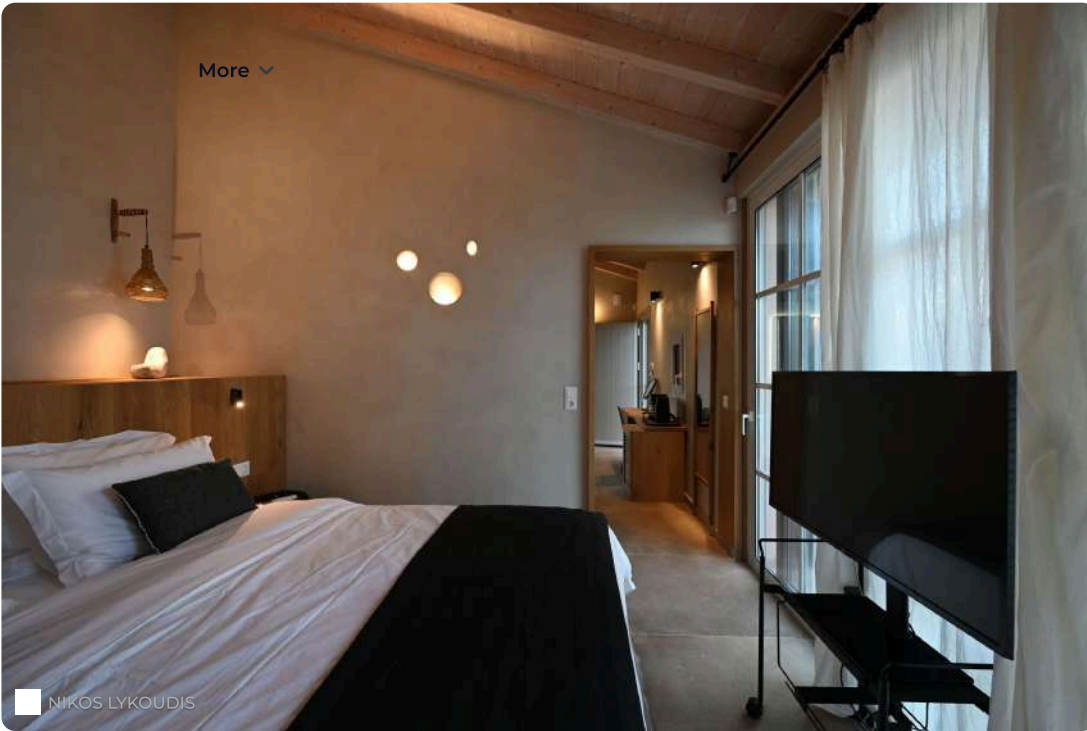

NIKOS LYKOUDIS

Awards

More