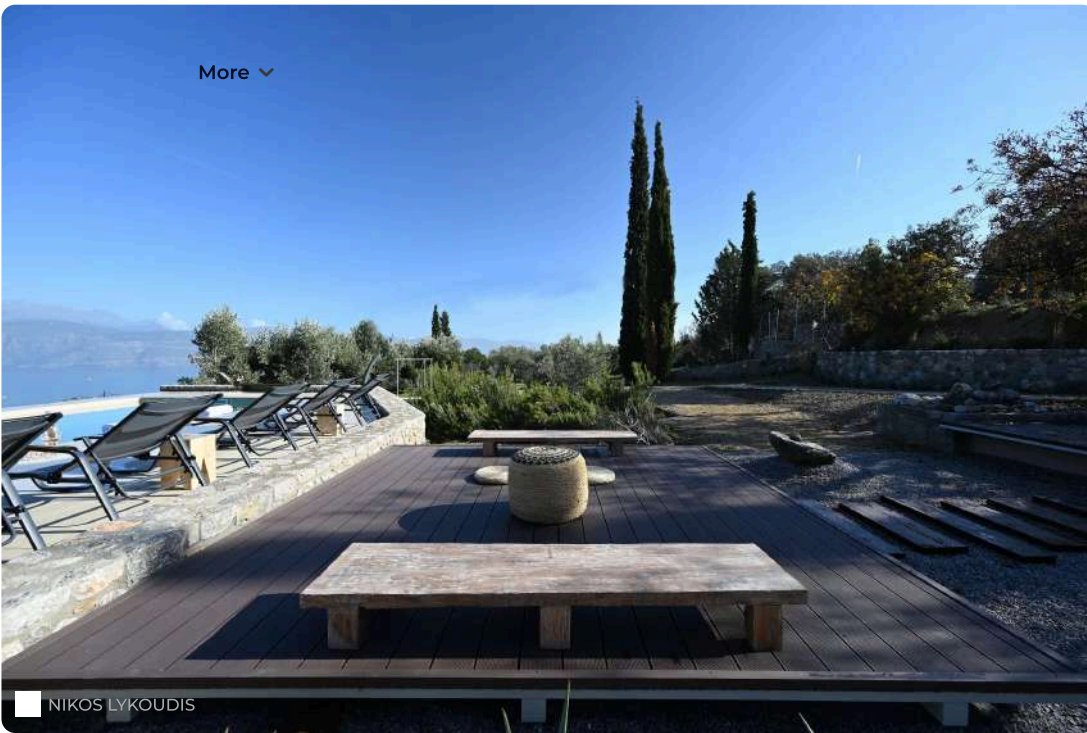

The old warehouse, an independent construction across the main house, was modified and turned into a guest room. Added functional spaces, like the big balcony of the first floor, pergolas on the exterior space of the kitchen, the east bedroom of the ground floor and on the parking spot.