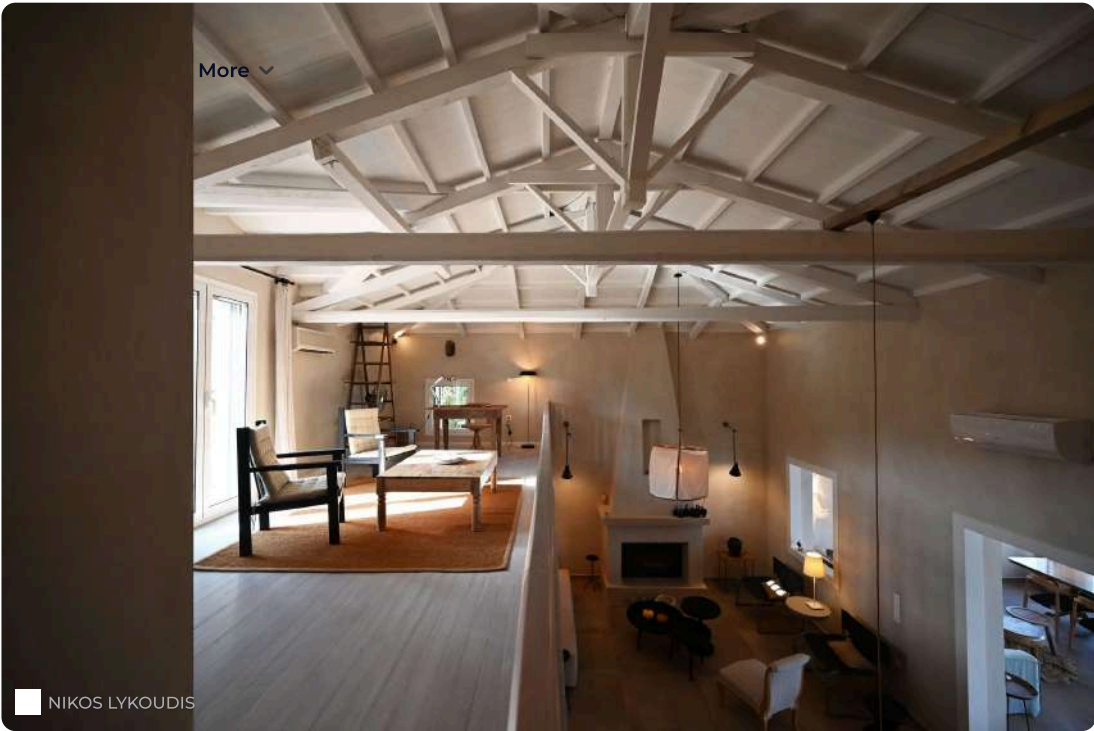

Awards

More ▾