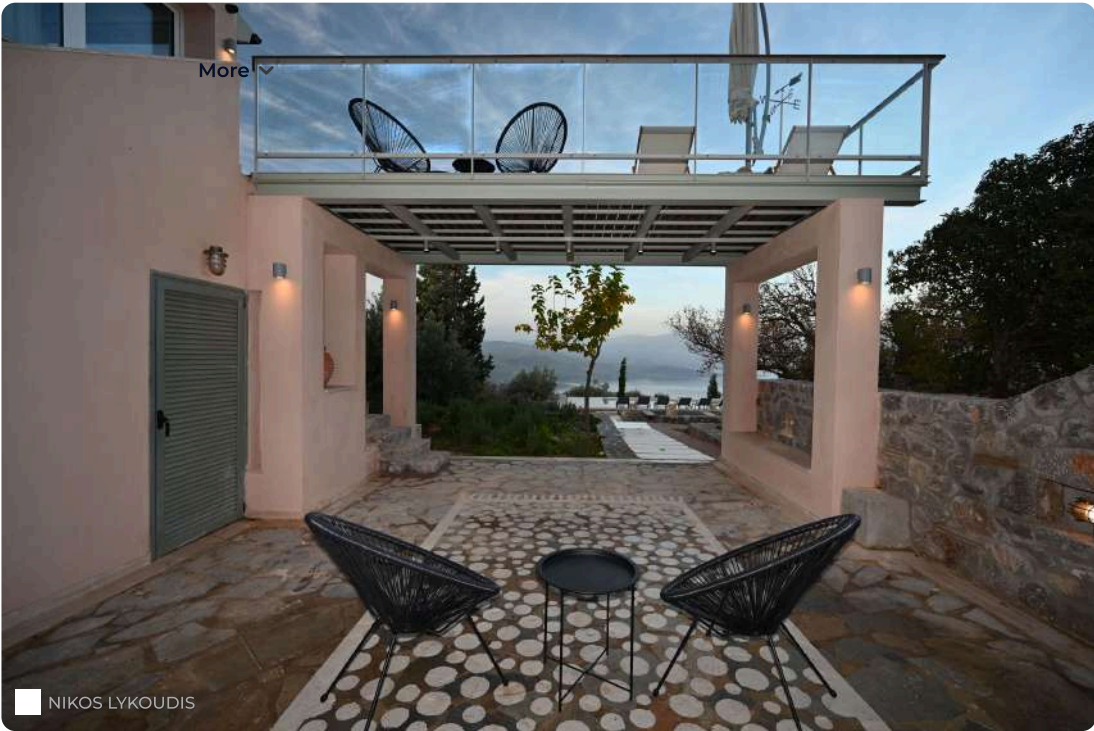

Awards

More