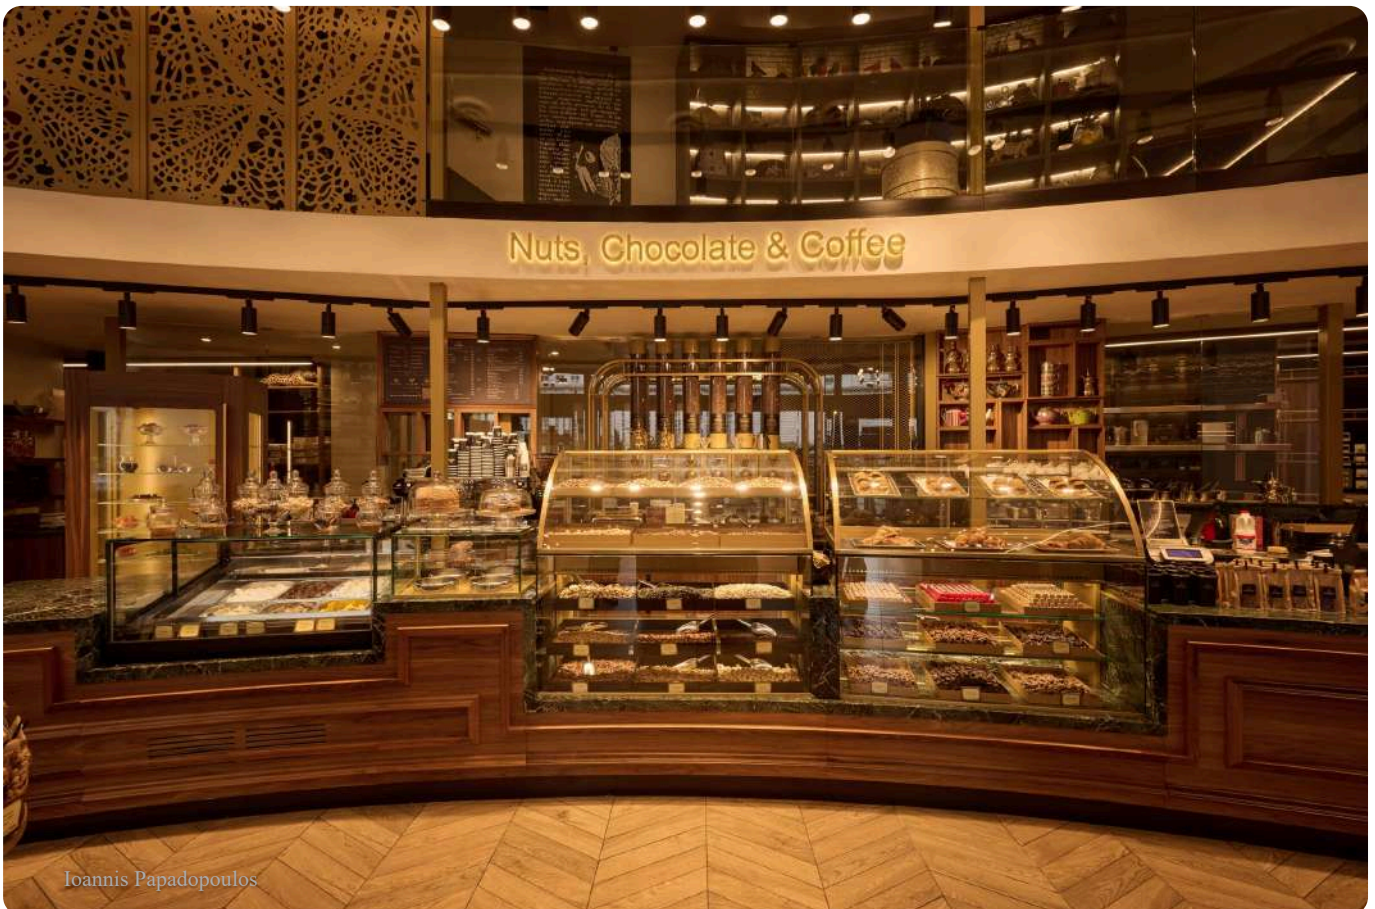

[Projects](#)

[Products](#)

[Low-carbon design](#)

archello

[Firms](#)

[Sign in](#)

[Brands](#)

[Read story in Nederlands, Deutsch, Español, Français, Italiano and Português](#)