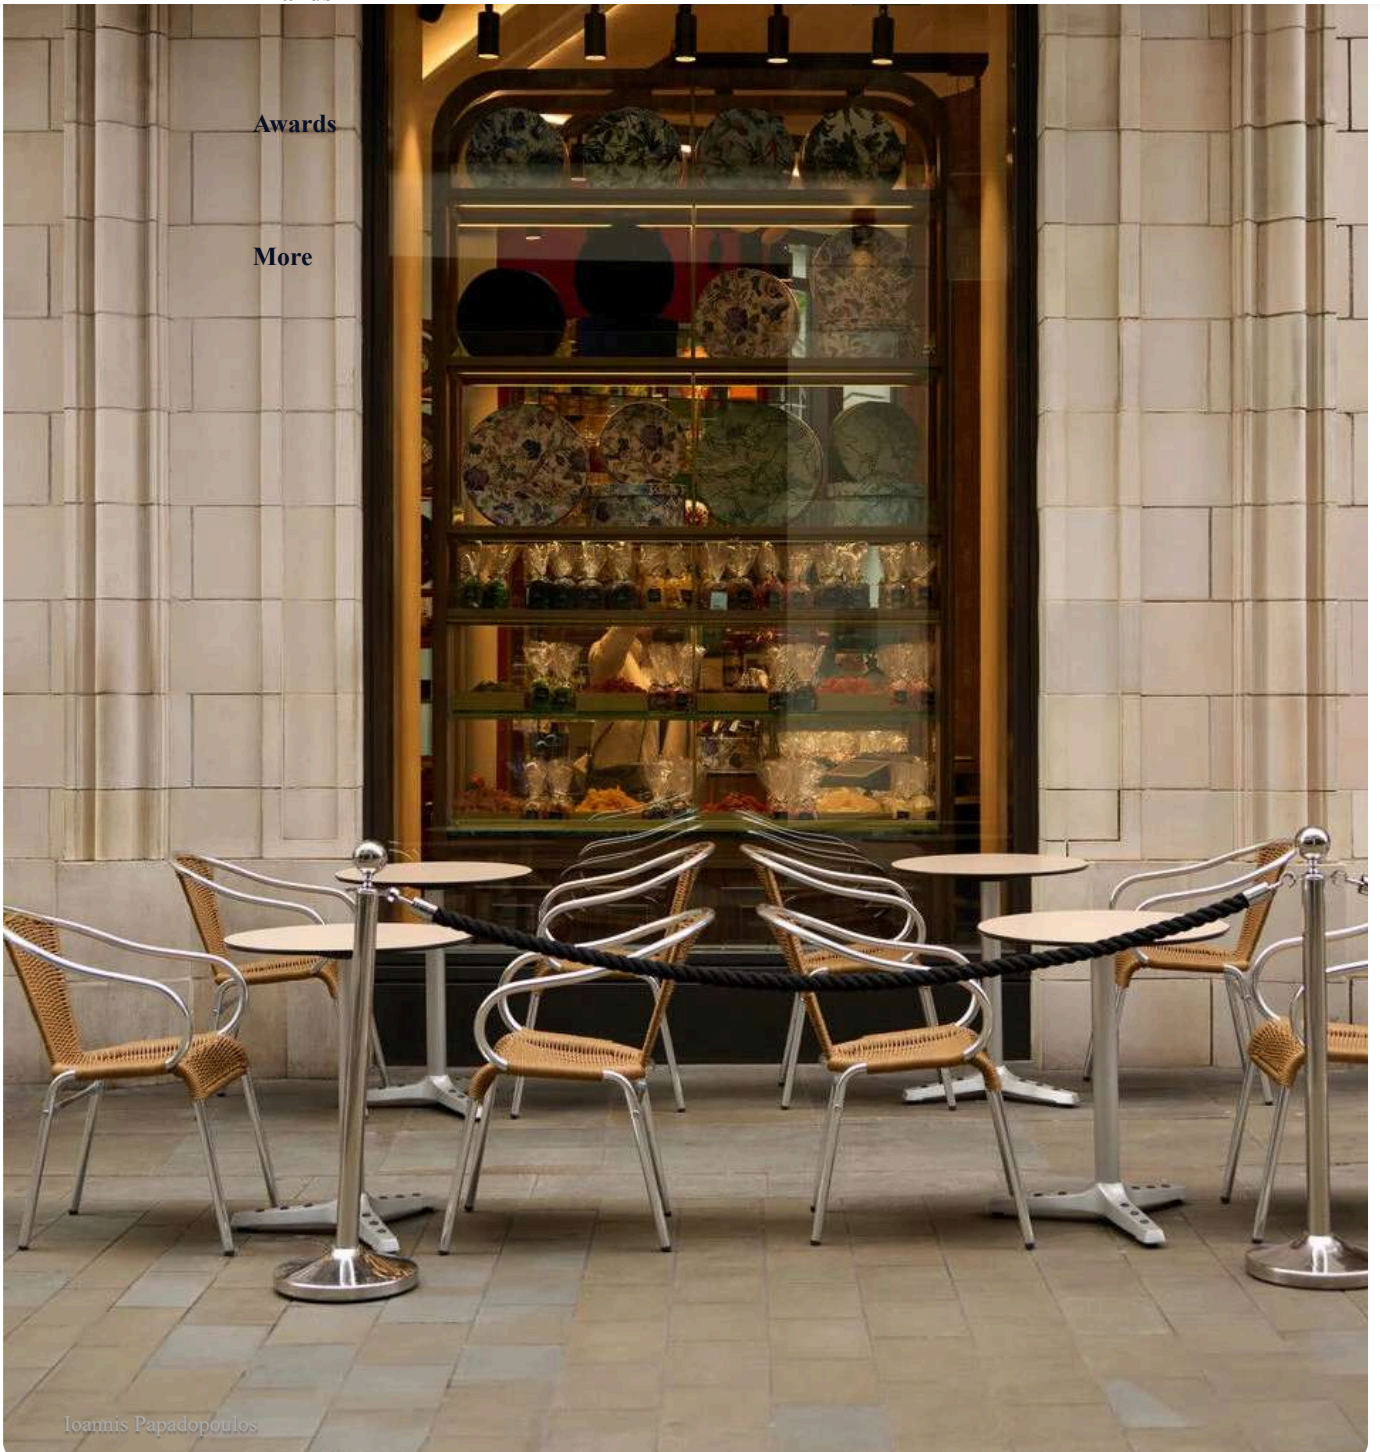

[Projects](#)

[Products](#)

[Low-carbon design](#)

archello

[Firms](#)

[Sign in](#)

[Brands](#)

[Awards](#)

[More](#)

Ioannis Papadopoulos