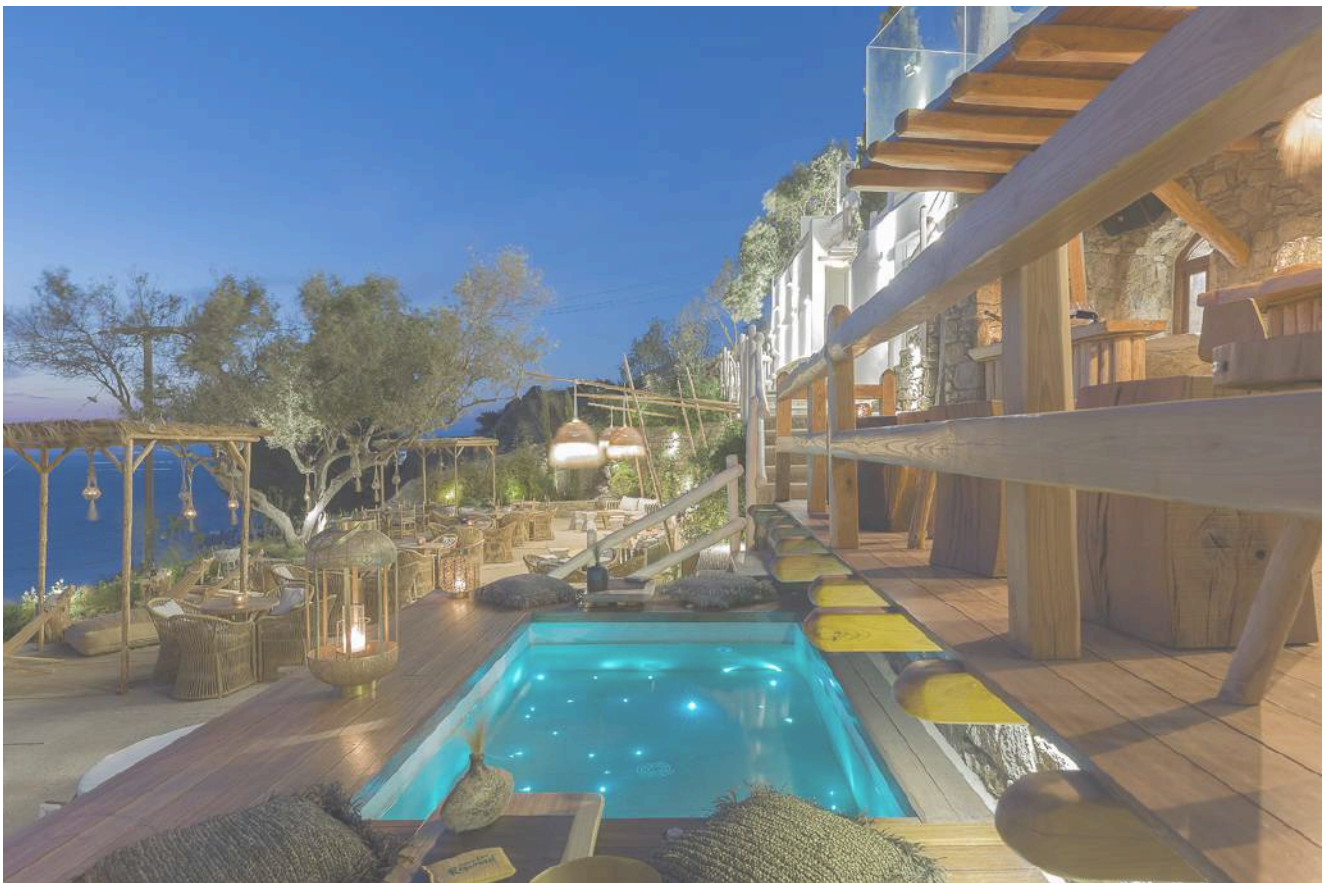

BIG SEE

AWARDS EVENTS PERSPECTIVES MAGAZINE NETWORK

SHOP ABOUT US Q

Legacy suites and the garden all day bar, Mykonos

Architecture, BIG SEE Architecture Award 2020 - Winner, Greece, Public and commercial architecture

Just outside the town of Mykonos, having the existing old residence of the famous violinist Yehudi Menuhin as a core, a small hotel with fully equipped suites was created. This core was expanded and modified with all the internal and external surrounding spaces completely reconstructed.

The plot has a large slope and oversees the beach of Magali Ammos.

The variety of alternative paths and different accesses to the rooms create different viewpoints to the sea and the land sections of the island.

Particular emphasis was given to the indoor and outdoor furnishing and lighting.

The Garden

Distinct stairs and ramps lead to the lower levels of the plot, where a new all-day bar-restaurant was created, offering a great view to the sea and the sunset. Alleys, berms, the combination of different pergolas, a small swimming pool, an outdoor bar, a small scale open space theater, wooden platforms-viewpoints, a mixed style seating area, the emphasis and the enhancement of the already existing vegetation are some of the design components.