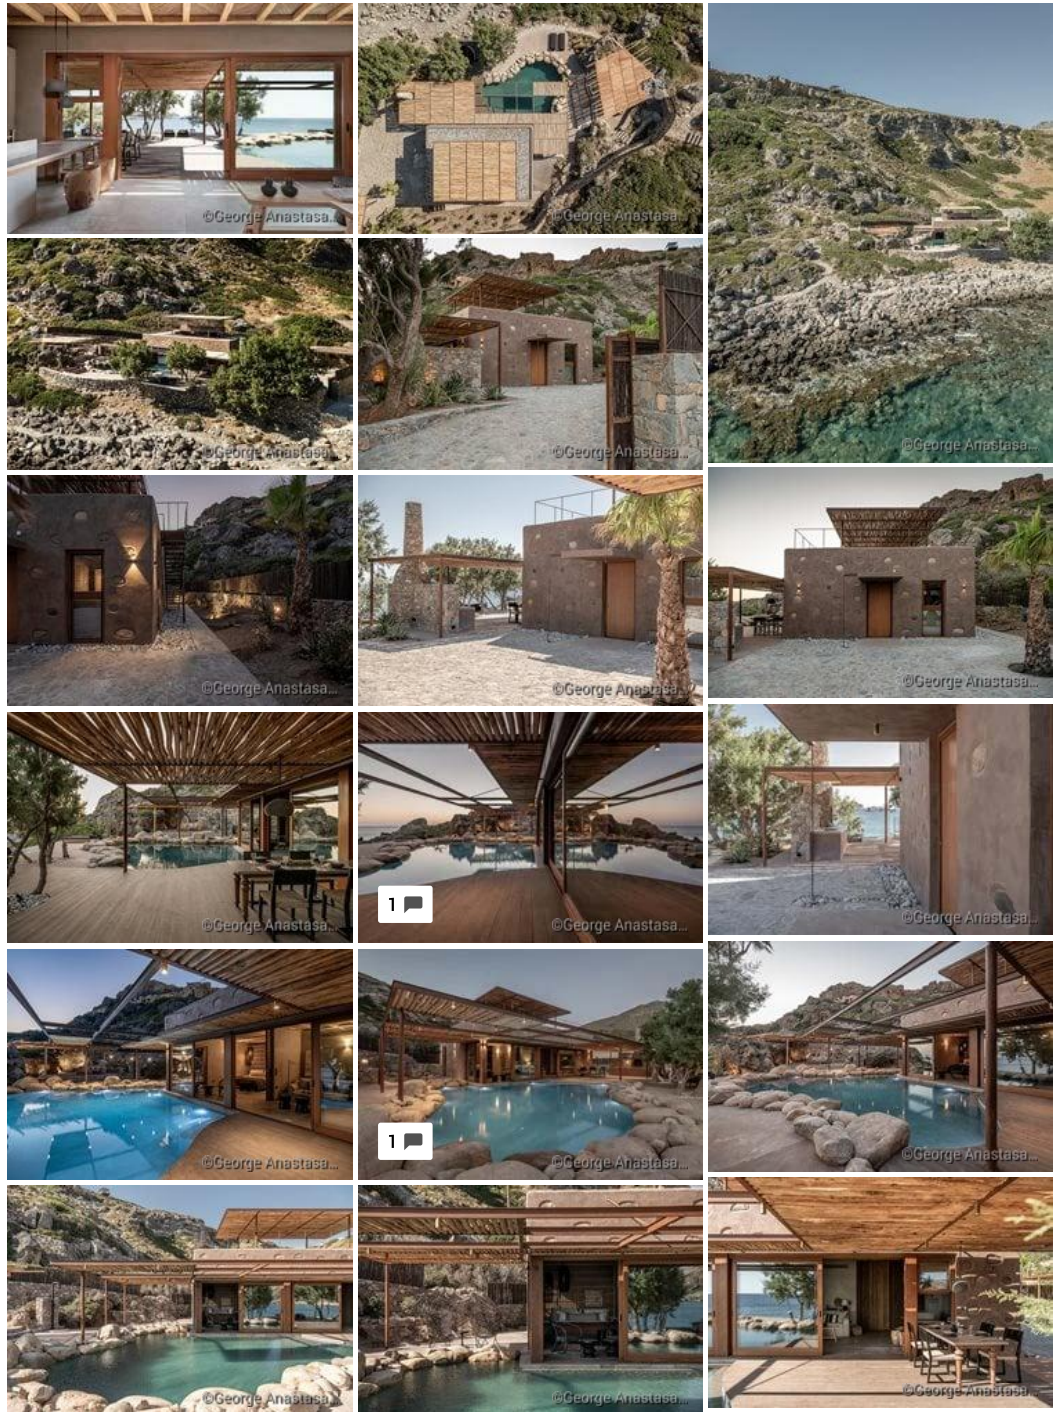

Project Authors

paly architects
Paly Architects
Principal Architect

A clear rectangular shape, a box with solids and voids is the basic volume of this small house. Three tamarisk trees, point of breath and shadow, is the plot's elevated boundary with the sea. Rocks, the blue of the water on the south and the rocky mountain on the north defines the free space. The pool, with a free form is defined by rocks of the area, like a continuation of the sea, as the waves fill in an alcove. The materials used, come from the local area, stone, metals painted on rust...

[read more](#)

Project details

Year	2020
Work started in	2017
Work finished in	2020
Status	Completed works
Type	Hotel/Resorts
Website	http://palyarch.com...

Tags

Villa / Resort / Vacation house / crete / greece / architecture / paly architects / native beach villa / 2021 / chania /

NATIVE BEACH VILLA

📍 Chania / Greece / 2020

📖 love
106 Love
3,512 Visits
PUBLISHED 1/5/2021

f Share 7
p 97
+

Images
Info
Products
Love
Comments 1