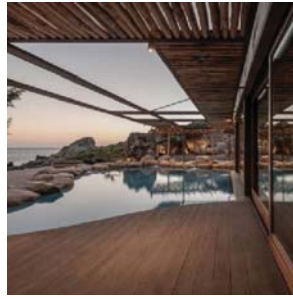

ΚΤΙΡΙΟ

Ε Κ Δ Ο Σ Ε Ι Σ

[HOME](#) • [PROJECTS](#) • [RESIDENTIAL / VILLAS](#) • "Native Beach Villa", Livadia Chania

"Native Beach Villa", Livadia Chania

Paly architects

View the embedded image gallery online at:

<https://ktirio.gr/en/projects/residential-villas/native-beach-villa-,-livadia-kania#sigProIdd5f1076793>

« "THE HUG", summer house in Paros

SIMILAR BUILDINGS