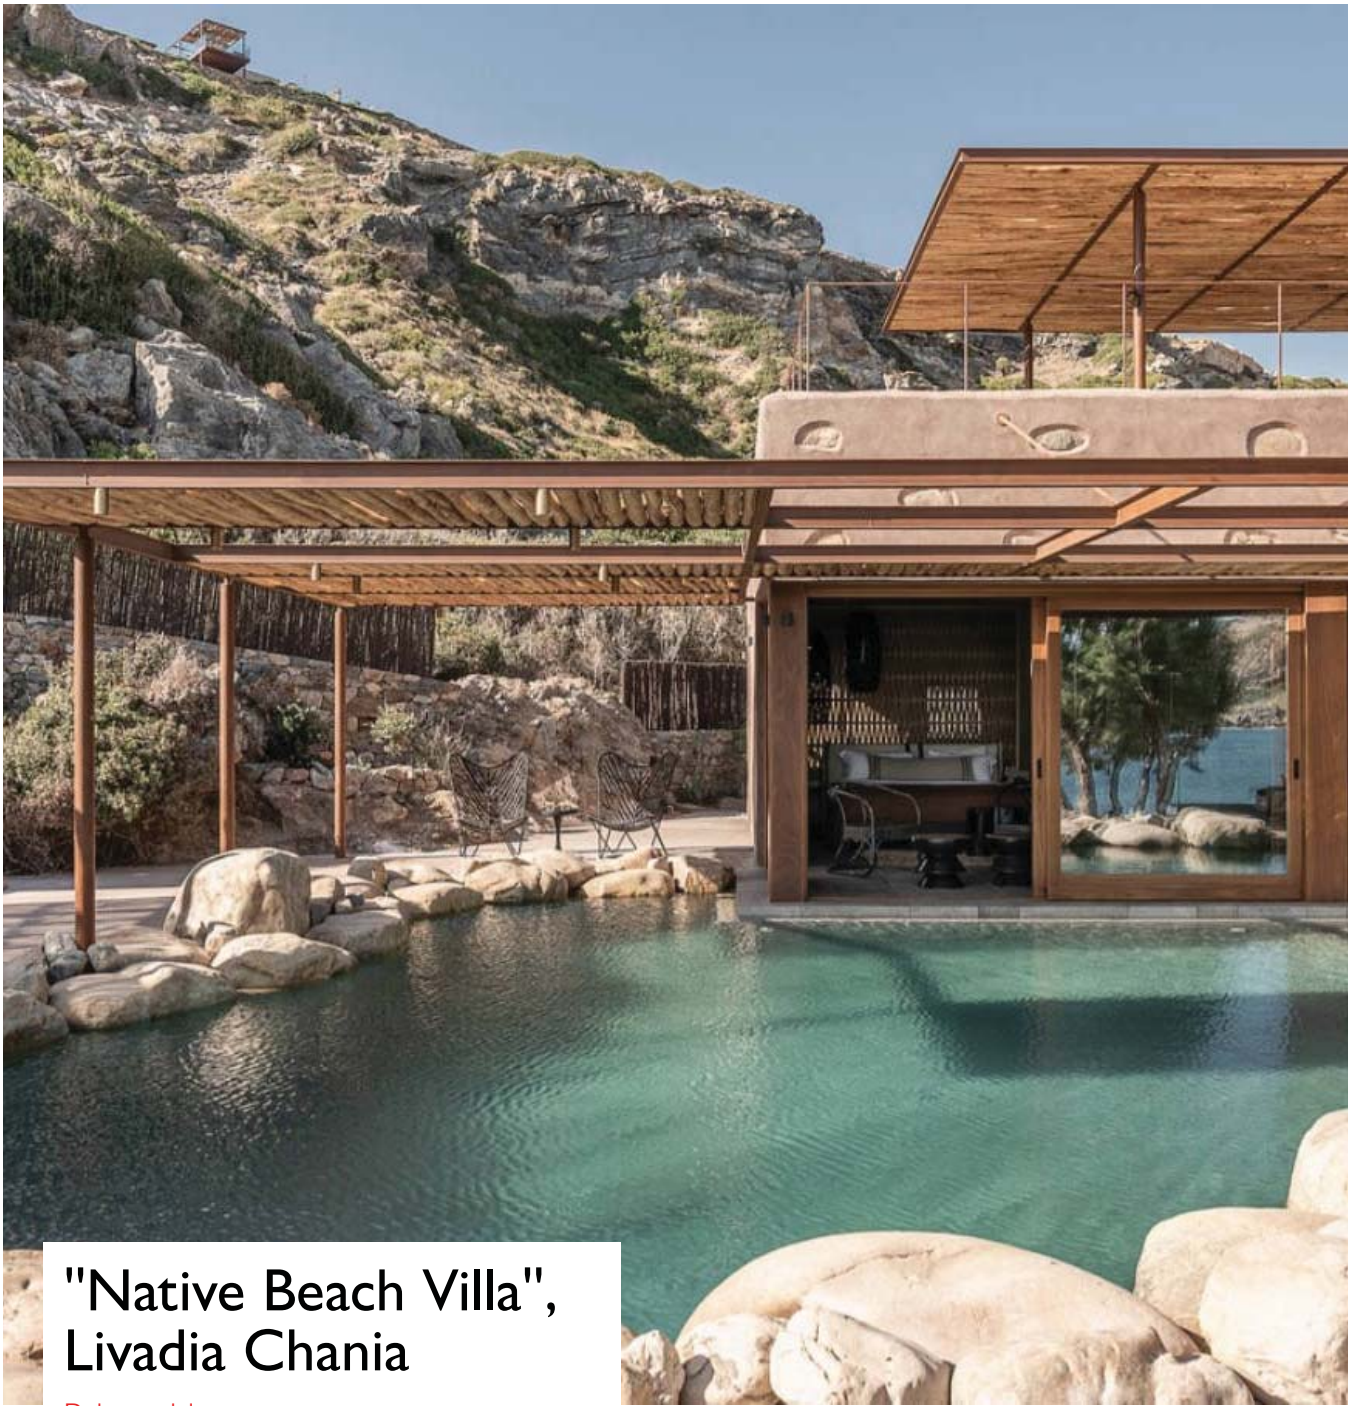

ΚΤΙΡΙΟ

Ε Κ Δ Ο Σ Ε Ι Σ

[HOME](#) • [PROJECTS](#) • [RESIDENTIAL / VILLAS](#) • "Native Beach Villa", Livadia Chania

"Native Beach Villa", Livadia Chania

Paly architects

View the embedded image gallery online at:

<https://ktirio.gr/en/projects/residential-villas/native-beach-villa-,-livadia-kania#sigProIdd5f1076793>

« "THE HUG", summer house in Paros

SIMILAR BUILDINGS